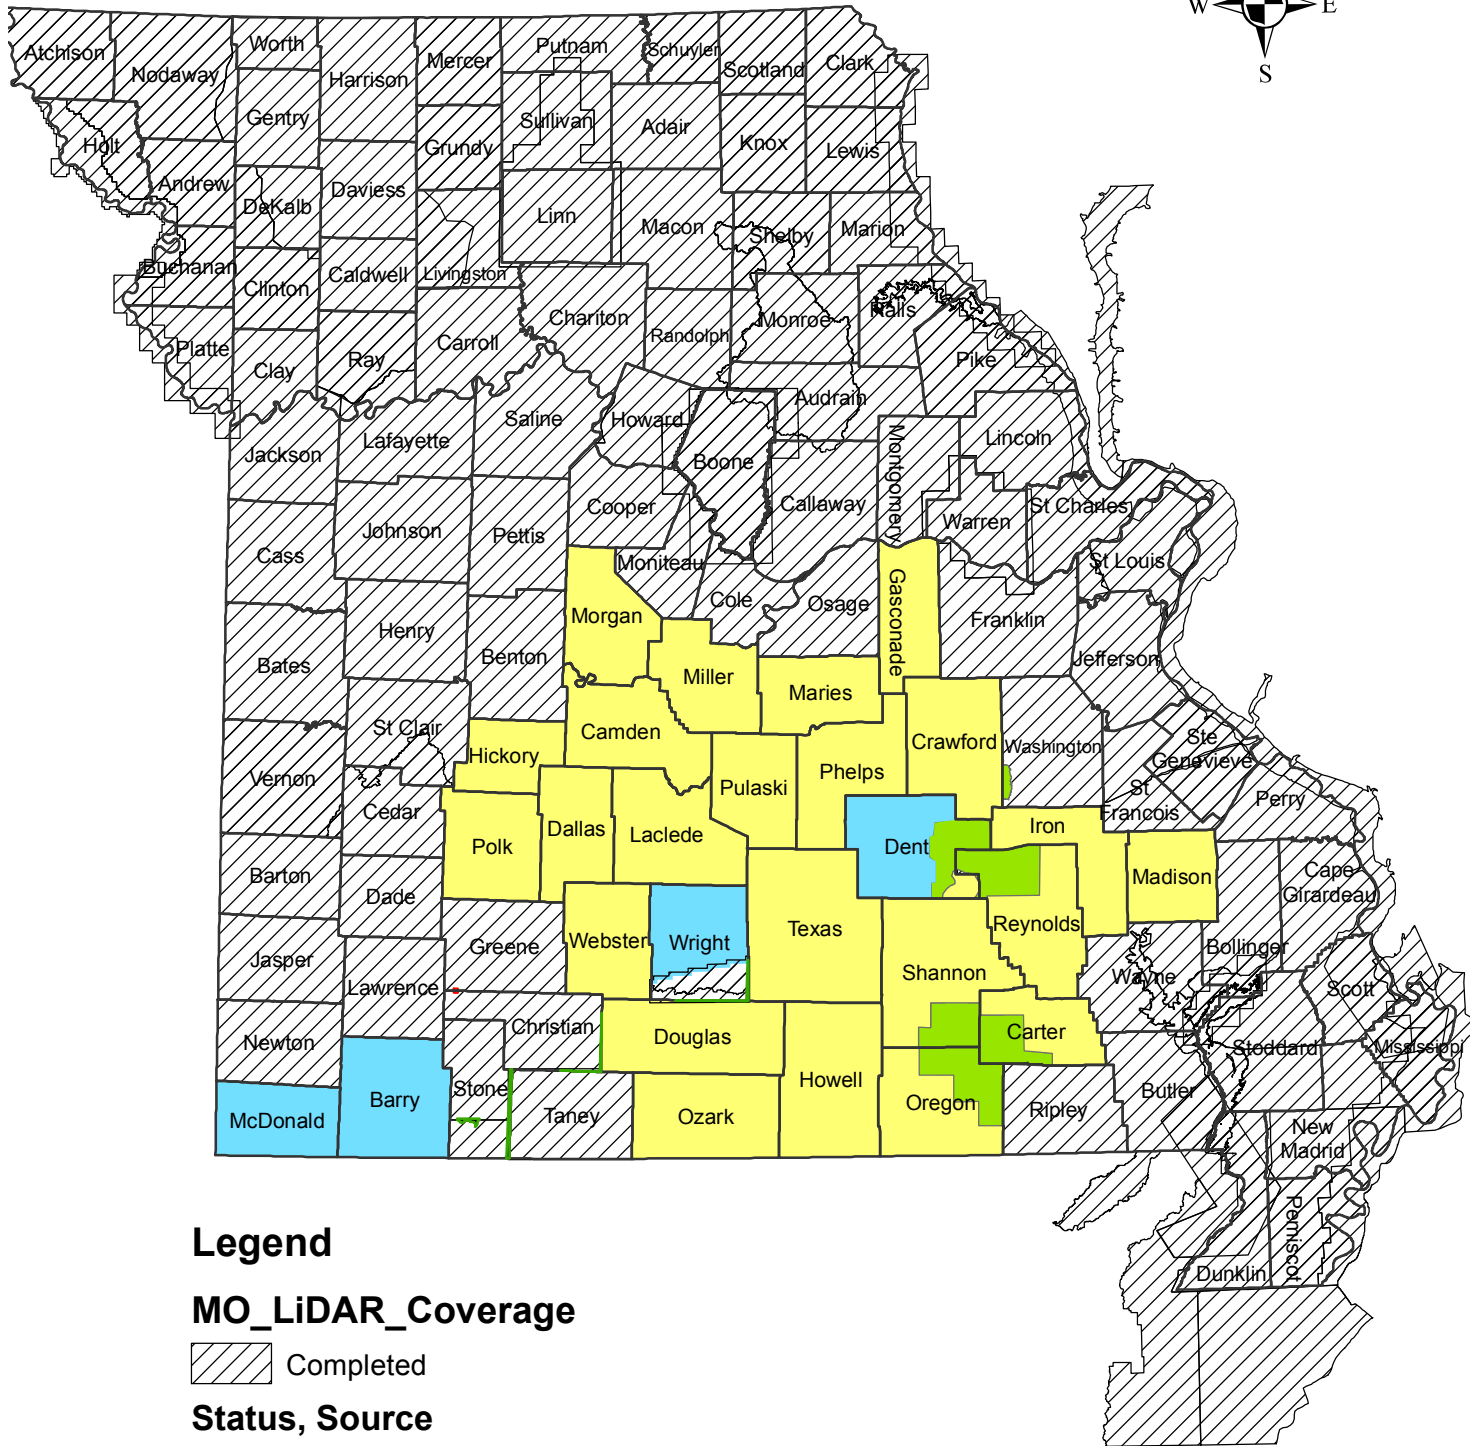

# Status of Remaining Elevation Mapping from Airborne LiDAR in Missouri

## Legend

### MO\_LiDAR\_Coverage

Completed